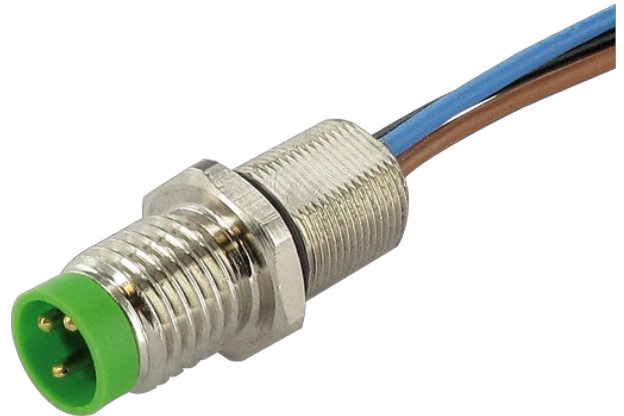

M8 MALE FLANGE PLUG FRONT MOUNT

PP wires 4x0.25 0.5m

Flange male
M8, 4-pole
Front mounting
with multi-strand wire

Illustration

Product may differ from Image

Approvals

**Form**

Form 08562

General data

Temperature range -25...+85 °C

Cables

Cable number 969

No./diameter of wires 4 x 0.25 mm²

Wire isolation PP (br, bk, bl, wh)

Outer Ø 1.1 mm ±5%

Temperature range (fixed) -40...+90 °C

Temperature range (mobile) -25...+90 °C

Bend radius (fixed) 5 x outer Ø

Technical Data

Operating voltage max. 50 V AC/60 V DC

Rated surge voltage 0.8 kV

Operating current per contact max. 4 A

Locking of ports Screw thread (M8x1 mm) recommended torque 0.4 Nm, self-securing

Protection IP67 inserted and tightened (EN 60529)

Protection NEMA 3, 4, 6P (UL 50E)

Commercial data

country of origin DE

customs tariff number 85444290

EAN 4048879435017

eClass 27279220

Packaging unit 1