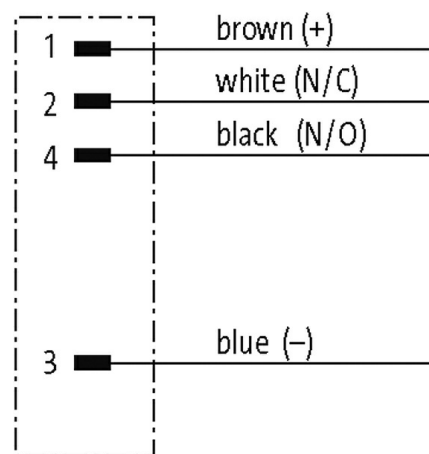

M8 MALE FLANGE PLUG FRONT MOUNT

PP wires 4x0.25 0.5m

Flange male
M8, 4-pole
Front mounting
with multi-strand wire

Illustration

Product may differ from Image

Approvals

**Form**

Form 08562

General data

Temperature range -25...+85 °C

Cables

Cable number 969

No./diameter of wires 4 x 0.25 mm²

Wire isolation PP (br, bk, bl, wh)

Outer Ø 1.1 mm ±5%

Temperature range (fixed) -40...+90 °C

Temperature range (mobile) -25...+90 °C

Bend radius (fixed) 5 x outer Ø

Technical Data

Operating voltage max. 50 V AC/60 V DC

Rated surge voltage 0.8 kV

Operating current per contact max. 4 A

Locking of ports Screw thread (M8x1 mm) recommended torque 0.4 Nm, self-securing