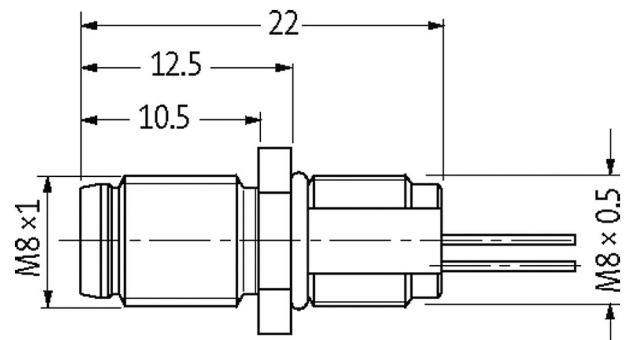

M8 MALE FLANGE PLUG FRONT MOUNT

PP wires 4x0.25 0.5m

Flange male
M8, 4-pole
Front mounting
with multi-strand wire

Illustration

Product may differ from Image

Approvals

**Form**

Form 08562

General data

Temperature range -25...+85 °C

Cables

Cable number 969

No./diameter of wires 4 x 0.25 mm²

Wire isolation PP (br, bk, bl, wh)

Outer Ø 1.1 mm ±5%

Temperature range (fixed) -40...+90 °C

Temperature range (mobile) -25...+90 °C

Bend radius (fixed) 5 x outer Ø

Technical Data

Operating voltage max. 50 V AC/60 V DC

Rated surge voltage 0.8 kV

Operating current per contact max. 4 A

Locking of ports Screw thread (M8x1 mm) recommended torque 0.4 Nm, self-securing

Protection IP67 inserted and tightened (EN 60529)

Protection NEMA 3, 4, 6P (UL 50E)

Commercial data

country of origin DE

customs tariff number 85444290

EAN 4048879435017

eClass 27279220

Packaging unit 1